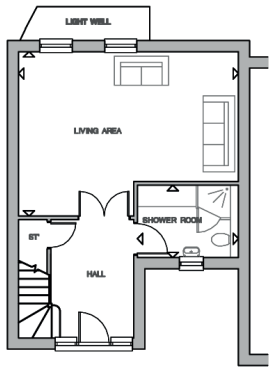

1 Moorfields, Hertford SG14 1FJ

GROUND FLOOR

Living Area
6.07 x 4.53m 19'11" x 14'10"

Shower Room
2.79m x 2m 9'2" x 6'7"

FIRST FLOOR

Living & Dining Area
6.07m x 4.53m 19'11" x 14'10"

Kitchen
3.77m x 3.26m 12'4" x 10'8"

SECOND FLOOR

Bedroom 2
3.77m x 3.26m 12'4" x 10'8"

Bedroom 3
2.76m x 4.53m 9' x 14'10"

Bedroom 4
3.3m x 2.43m 10'10" x 7'11"

Bathroom
2.15m x 2m 7' x 6'7"

THIRD FLOOR

Bedroom 1
4.82m x 3.13m 15'9" x 10'3"

En Suite
2.6m x 1.7m 8'6" x 5'7"