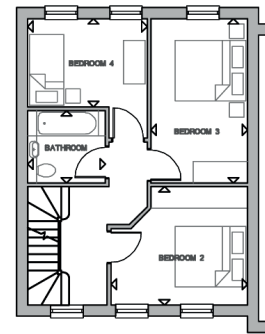

1 Moorfields, Hertford SG14 1FJ

GROUND FLOOR

Living Area
6.07 x 4.53m 19'11" x 14'10"

Shower Room
2.79m x 2m 9'2" x 6'7"

FIRST FLOOR

Living & Dining Area
6.07m x 4.53m 19'11" x 14'10"

Kitchen
3.77m x 3.26m 12'4" x 10'8"

SECOND FLOOR

Bedroom 2
3.77m x 3.26m 12'4" x 10'8"

Bedroom 3
2.76m x 4.53m 9' x 14'10"

Bedroom 4
3.3m x 2.43m 10'10" x 7'11"

Bathroom
2.15m x 2m 7' x 6'7"

THIRD FLOOR

Bedroom 1
4.82m x 3.13m 15'9" x 10'3"

En Suite
2.6m x 1.7m 8'6" x 5'7"