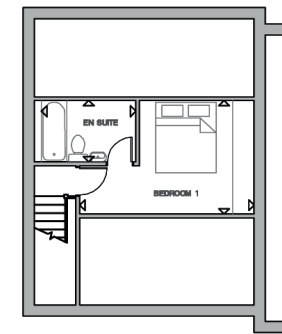

1 Moorfields, Hertford SG14 1FJ

GROUND FLOOR

Living Area
6.07 x 4.53m 19'11" x 14'10"

Shower Room
2.79m x 2m 9'2" x 6'7"

FIRST FLOOR

Living & Dining Area
6.07m x 4.53m 19'11" x 14'10"

Kitchen
3.77m x 3.26m 12'4" x 10'8"

SECOND FLOOR

Bedroom 2
3.77m x 3.26m 12'4" x 10'8"

Bedroom 3
2.76m x 4.53m 9' x 14'10"

Bedroom 4
3.3m x 2.43m 10'10" x 7'11"

Bathroom
2.15m x 2m 7' x 6'7"

THIRD FLOOR

Bedroom 1
4.82m x 3.13m 15'9" x 10'3"

En Suite
2.6m x 1.7m 8'6" x 5'7"