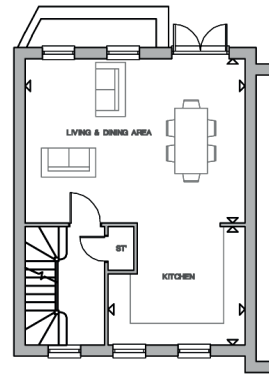

1 Moorfields, Hertford SG14 1FJ

GROUND FLOOR

Living Area
6.07 x 4.53m 19'11" x 14'10"

Shower Room
2.79m x 2m 9'2" x 6'7"

FIRST FLOOR

Living & Dining Area
6.07m x 4.53m 19'11" x 14'10"

Kitchen
3.77m x 3.26m 12'4" x 10'8"

SECOND FLOOR

Bedroom 2
3.77m x 3.26m 12'4" x 10'8"

Bedroom 3
2.76m x 4.53m 9' x 14'10"

Bedroom 4
3.3m x 2.43m 10'10" x 7'11"

Bathroom
2.15m x 2m 7' x 6'7"

THIRD FLOOR

Bedroom 1
4.82m x 3.13m 15'9" x 10'3"

En Suite
2.6m x 1.7m 8'6" x 5'7"