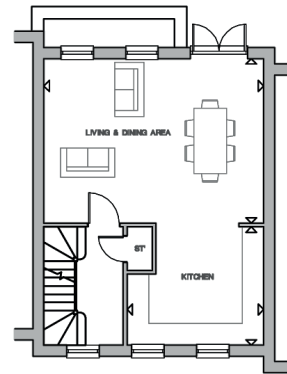

2 Moorfields, Hertford SG14 1FJ

GROUND FLOOR

Living Area
6.07 x 4.53m 19'11" x 14'10"

Shower Room
2.79m x 2m 9'2" x 6'7"

FIRST FLOOR

Living & Dining Area
6.07m x 4.53m 19'11" x 14'10"

Kitchen
3.77m x 3.26m 12'4" x 10'8"

SECOND FLOOR

Bedroom 2
3.77m x 3.26m 12'4" x 10'8"

Bedroom 3
2.76m x 4.53m 9' x 14'10"

Bedroom 4
3.3m x 2.43m 10'10" x 7'11"

Bathroom
2.15m x 2m 7' x 6'7"

THIRD FLOOR

Bedroom 1
4.82m x 3.13m 15'9" x 10'3"

En Suite
2.6m x 1.7m 8'6" x 5'7"