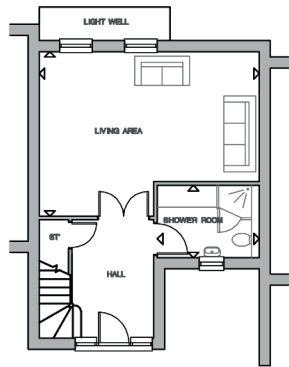

2 Moorfields, Hertford SG14 1FJ

GROUND FLOOR

Living Area
6.07 x 4.53m 19'11" x 14'10"

Shower Room
2.79m x 2m 9'2" x 6'7"

FIRST FLOOR

Living & Dining Area
6.07m x 4.53m 19'11" x 14'10"

Kitchen
3.77m x 3.26m 12'4" x 10'8"

SECOND FLOOR

Bedroom 2
3.77m x 3.26m 12'4" x 10'8"

Bedroom 3
2.76m x 4.53m 9' x 14'10"

Bedroom 4
3.3m x 2.43m 10'10" x 7'11"

Bathroom
2.15m x 2m 7' x 6'7"

THIRD FLOOR

Bedroom 1
4.82m x 3.13m 15'9" x 10'3"

En Suite
2.6m x 1.7m 8'6" x 5'7"