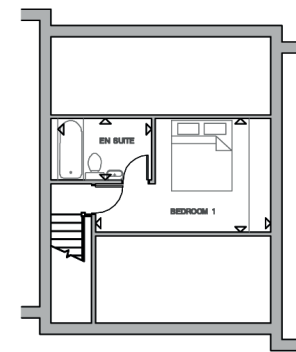

2 Moorfields, Hertford SG14 1FJ

GROUND FLOOR

Living Area
6.07 x 4.53m 19'11" x 14'10"

Shower Room
2.79m x 2m 9'2" x 6'7"

FIRST FLOOR

Living & Dining Area
6.07m x 4.53m 19'11" x 14'10"

Kitchen
3.77m x 3.26m 12'4" x 10'8"

SECOND FLOOR

Bedroom 2
3.77m x 3.26m 12'4" x 10'8"

Bedroom 3
2.76m x 4.53m 9' x 14'10"

Bedroom 4
3.3m x 2.43m 10'10" x 7'11"

Bathroom
2.15m x 2m 7' x 6'7"

THIRD FLOOR

Bedroom 1
4.82m x 3.13m 15'9" x 10'3"

En Suite
2.6m x 1.7m 8'6" x 5'7"