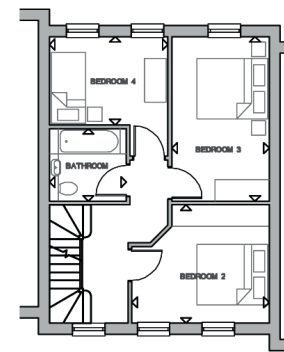

2 Moorfields, Hertford SG14 1FJ

GROUND FLOOR

Living Area
6.07 x 4.53m 19'11" x 14'10"

Shower Room
2.79m x 2m 9'2" x 6'7"

FIRST FLOOR

Living & Dining Area
6.07m x 4.53m 19'11" x 14'10"

Kitchen
3.77m x 3.26m 12'4" x 10'8"

SECOND FLOOR

Bedroom 2
3.77m x 3.26m 12'4" x 10'8"

Bedroom 3
2.76m x 4.53m 9' x 14'10"

Bedroom 4
3.3m x 2.43m 10'10" x 7'11"

Bathroom
2.15m x 2m 7' x 6'7"

THIRD FLOOR

Bedroom 1
4.82m x 3.13m 15'9" x 10'3"

En Suite
2.6m x 1.7m 8'6" x 5'7"