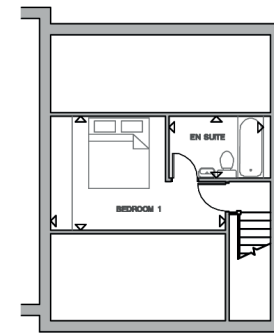

3 Moorfields, Hertford SG14 1FJ

GROUND FLOOR

Living Area
6.07 x 4.53m 19'11" x 14'10"

Shower Room
2.79m x 2m 9'2" x 6'7"

FIRST FLOOR

Living & Dining Area
6.07m x 4.53m 19'11" x 14'10"

Kitchen
3.77m x 3.26m 12'4" x 10'8"

SECOND FLOOR

Bedroom 2
3.77m x 3.26m 12'4" x 10'8"

Bedroom 3
2.76m x 4.53m 9' x 14'10"

Bedroom 4
3.3m x 2.43m 10'10" x 7'11"

Bathroom
2.15m x 2m 7' x 6'7"

THIRD FLOOR

Bedroom 1
4.82m x 3.13m 15'9" x 10'3"

En Suite
2.6m x 1.7m 8'6" x 5'7"