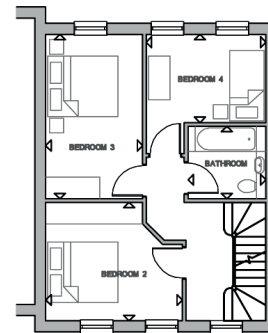

3 Moorfields, Hertford SG14 1FJ

GROUND FLOOR

Living Area
6.07 x 4.53m 19'11" x 14'10"

Shower Room
2.79m x 2m 9'2" x 6'7"

FIRST FLOOR

Living & Dining Area
6.07m x 4.53m 19'11" x 14'10"

Kitchen
3.77m x 3.26m 12'4" x 10'8"

SECOND FLOOR

Bedroom 2
3.77m x 3.26m 12'4" x 10'8"

Bedroom 3
2.76m x 4.53m 9' x 14'10"

Bedroom 4
3.3m x 2.43m 10'10" x 7'11"

Bathroom
2.15m x 2m 7' x 6'7"

THIRD FLOOR

Bedroom 1
4.82m x 3.13m 15'9" x 10'3"

En Suite
2.6m x 1.7m 8'6" x 5'7"