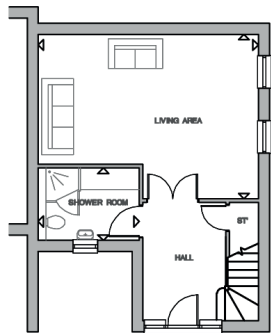

3 Moorfields, Hertford SG14 1FJ

GROUND FLOOR

Living Area
6.07 x 4.53m 19'11" x 14'10"

Shower Room
2.79m x 2m 9'2" x 6'7"

FIRST FLOOR

Living & Dining Area
6.07m x 4.53m 19'11" x 14'10"

Kitchen
3.77m x 3.26m 12'4" x 10'8"

SECOND FLOOR

Bedroom 2
3.77m x 3.26m 12'4" x 10'8"

Bedroom 3
2.76m x 4.53m 9' x 14'10"

Bedroom 4
3.3m x 2.43m 10'10" x 7'11"

Bathroom
2.15m x 2m 7' x 6'7"

THIRD FLOOR

Bedroom 1
4.82m x 3.13m 15'9" x 10'3"

En Suite
2.6m x 1.7m 8'6" x 5'7"