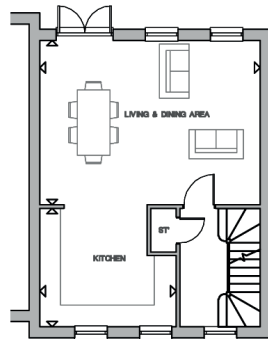

3 Moorfields, Hertford SG14 1FJ

GROUND FLOOR

Living Area
6.07 x 4.53m 19'11" x 14'10"

Shower Room
2.79m x 2m 9'2" x 6'7"

FIRST FLOOR

Living & Dining Area
6.07m x 4.53m 19'11" x 14'10"

Kitchen
3.77m x 3.26m 12'4" x 10'8"

SECOND FLOOR

Bedroom 2
3.77m x 3.26m 12'4" x 10'8"

Bedroom 3
2.76m x 4.53m 9' x 14'10"

Bedroom 4
3.3m x 2.43m 10'10" x 7'11"

Bathroom
2.15m x 2m 7' x 6'7"

THIRD FLOOR

Bedroom 1
4.82m x 3.13m 15'9" x 10'3"

En Suite
2.6m x 1.7m 8'6" x 5'7"